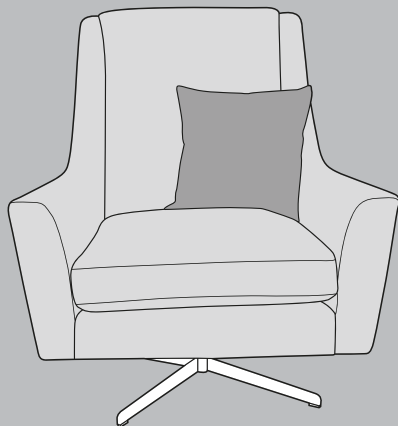

Salute Swivel Chair

H: 100cm W: 90cm D: 98cm

Weight: 33.5kg

Available with scatter

Foot Options: Chrome Base

Dimensions: Height x Width x Depth

Please note: All dimensions are approximate. Allow tolerance of +/- 2.5cm.